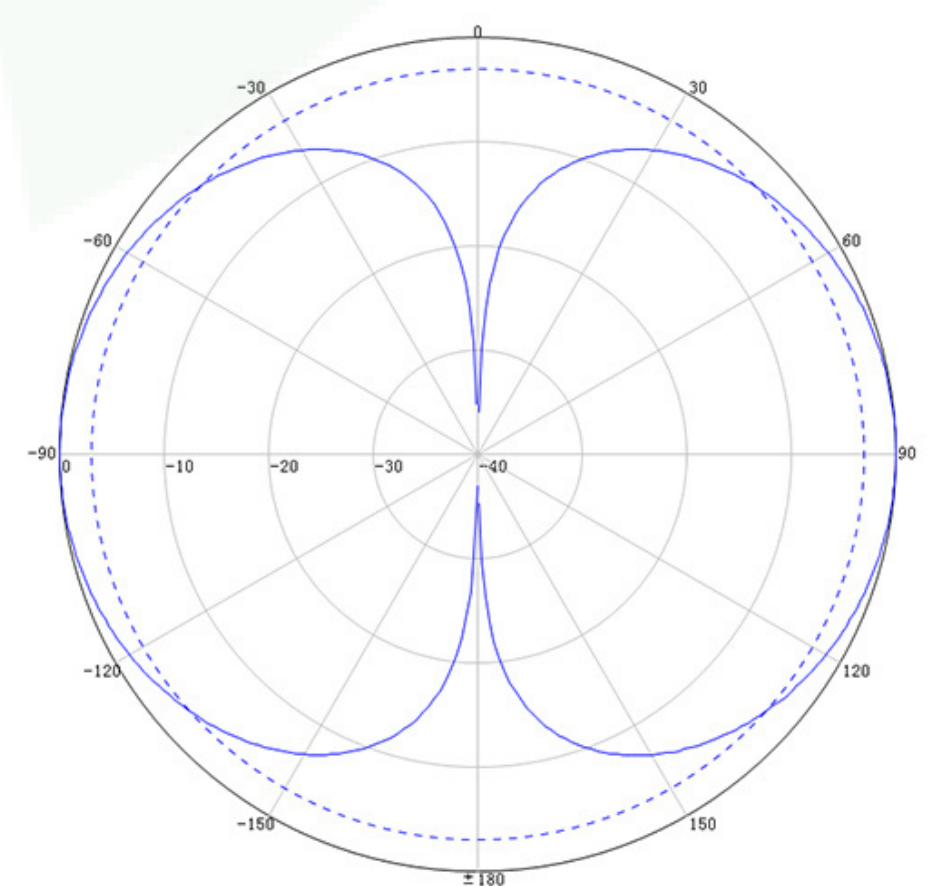

Vertical Pattern

CALL OR **+91-8800386366**

Follow Us For More Updates **GLEAMLIGHTINDIA** /
Info@gleamlightindia.com www.gleamlightindia.in/gleamlightindia.com/www.gleamindia.com

12B Block -A, Behind Kanishka Garden, Amar Colony Main Rohtak Road Nangloi, New Delhi, Delhi 110041