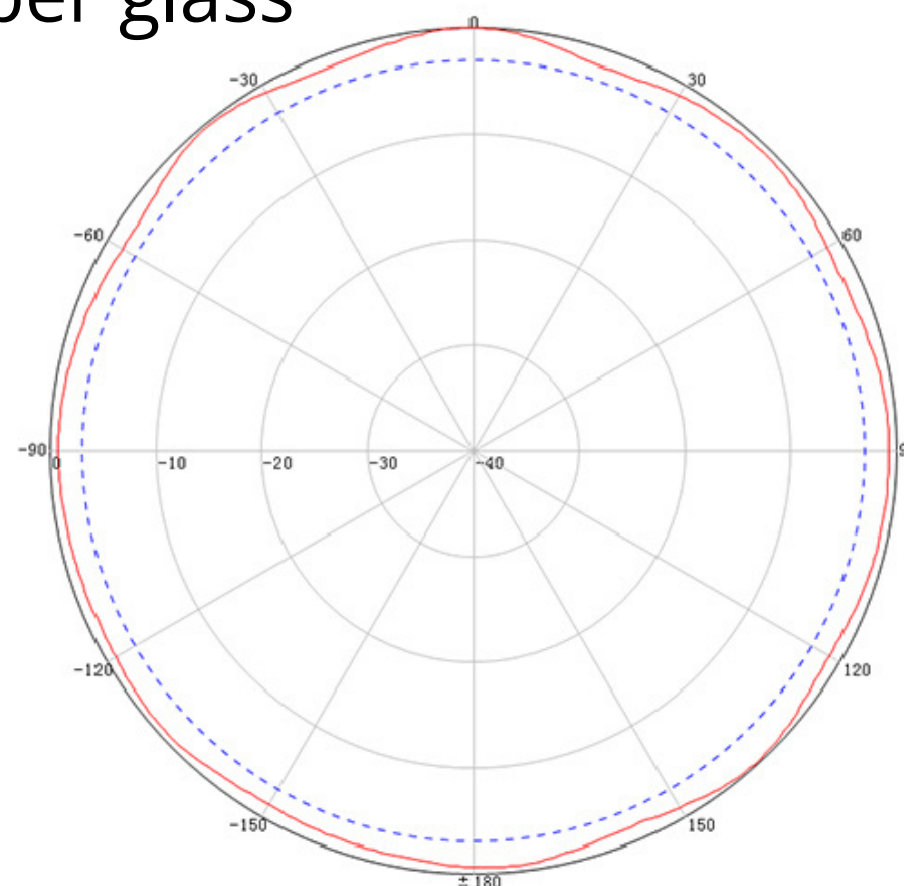

OMNI DIRECTIONAL ANTENNA

An ISO 9001: 2015 Certified Company

Technical Specifications:

Model No.	LORAOMNI05
Frequency Range	860~870 MHz
VSWR	≤ 1.5
Gain	5 Dbi
Horizontal Lobe width	360°
Vertical Lobe Width	$55^\circ \pm 10$
Lightning Protection	DC Ground
Operating Temperature	40?~+85 C
Maximum Input Power	100 W
Polarization	Vertical
Impedance	50 ohm
Connector	NF/NM/Customized
Radome material	Fiberzglass
Length	500 MM
Weight	300 Gram Approx
Radome colour	White/Gray/Black
Mounting Method	Pole Mount
Max Wind Velocity	100 Km/H
ROHS	Compliant

Horizontal Pattern

Vertical Pattern

CALL OR  **+91-8800386366**

Follow Us For More Updates **GLEAMLIGHTINDIA** /     
Info@gleamlightindia.com www.gleamlightindia.in/gleamlightindia.com/www.gleamindia.com