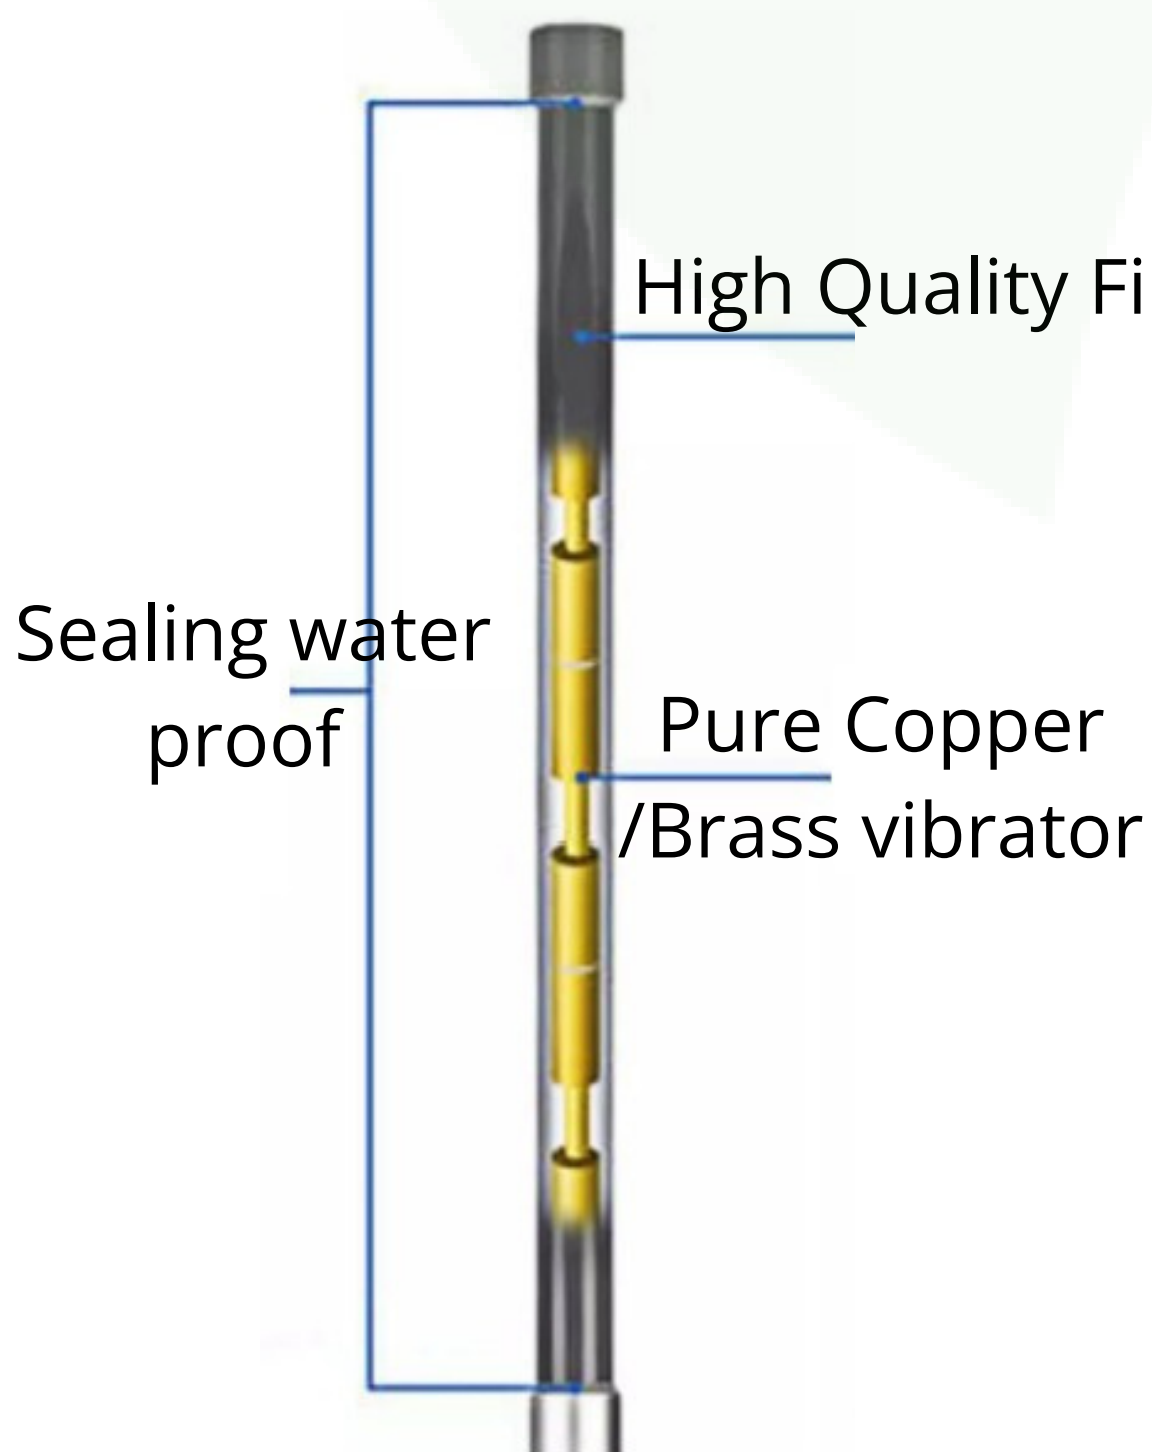

OMNI DIRECTIONAL ANTENNA

An ISO 9001: 2015 Certified Company

Technical Specifications:

Model No.	LORAOMNI05
Frequency Range	860~870 MHz
VSWR	≤ 1.5
Gain	5 Dbi
Horizontal Lobe width	360°
Vertical Lobe Width	$55^\circ \pm 10$
Lightning Protection	DC Ground
Operating Temperature	40?~+85 C
Maximum Input Power	100 W
Polarization	Vertical
Impedance	50 ohm
Connector	NF/NM/Customized
Radome material	Fiberzglass
Length	500 MM
Weight	300 Gram Approx
Radome colour	White/Gray/Black
Mounting Method	Pole Mount
Max Wind Velocity	100 Km/H
ROHS	Compliant